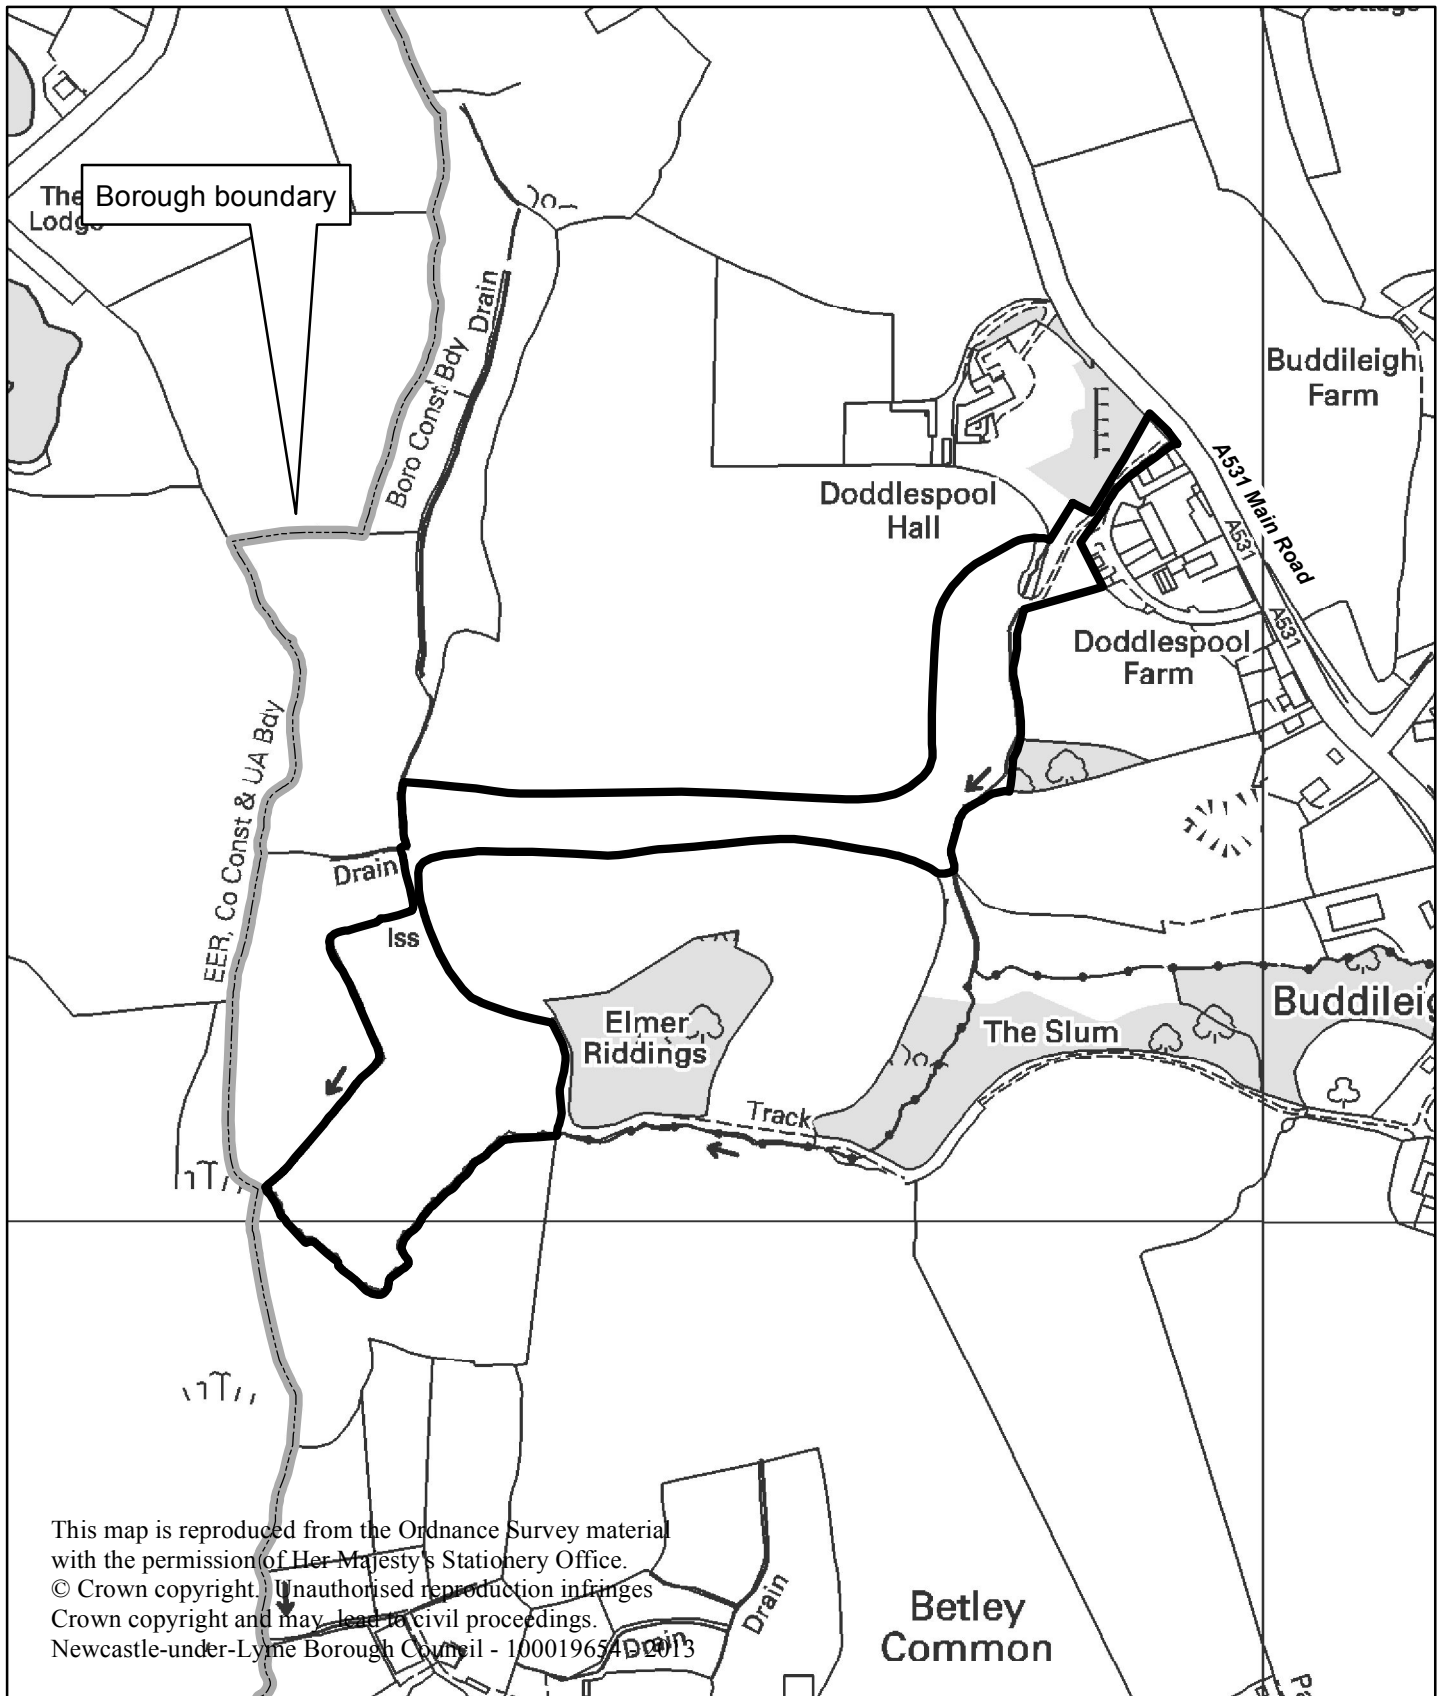

Land at Doddlespool, Main Road, Betley
14/00610/FUL

This map is reproduced from the Ordnance Survey material with the permission of Her Majesty's Stationery Office.
© Crown copyright. Unauthorised reproduction infringes Crown copyright and may lead to civil proceedings.
Newcastle-under-Lyme Borough Council - 100019654/13